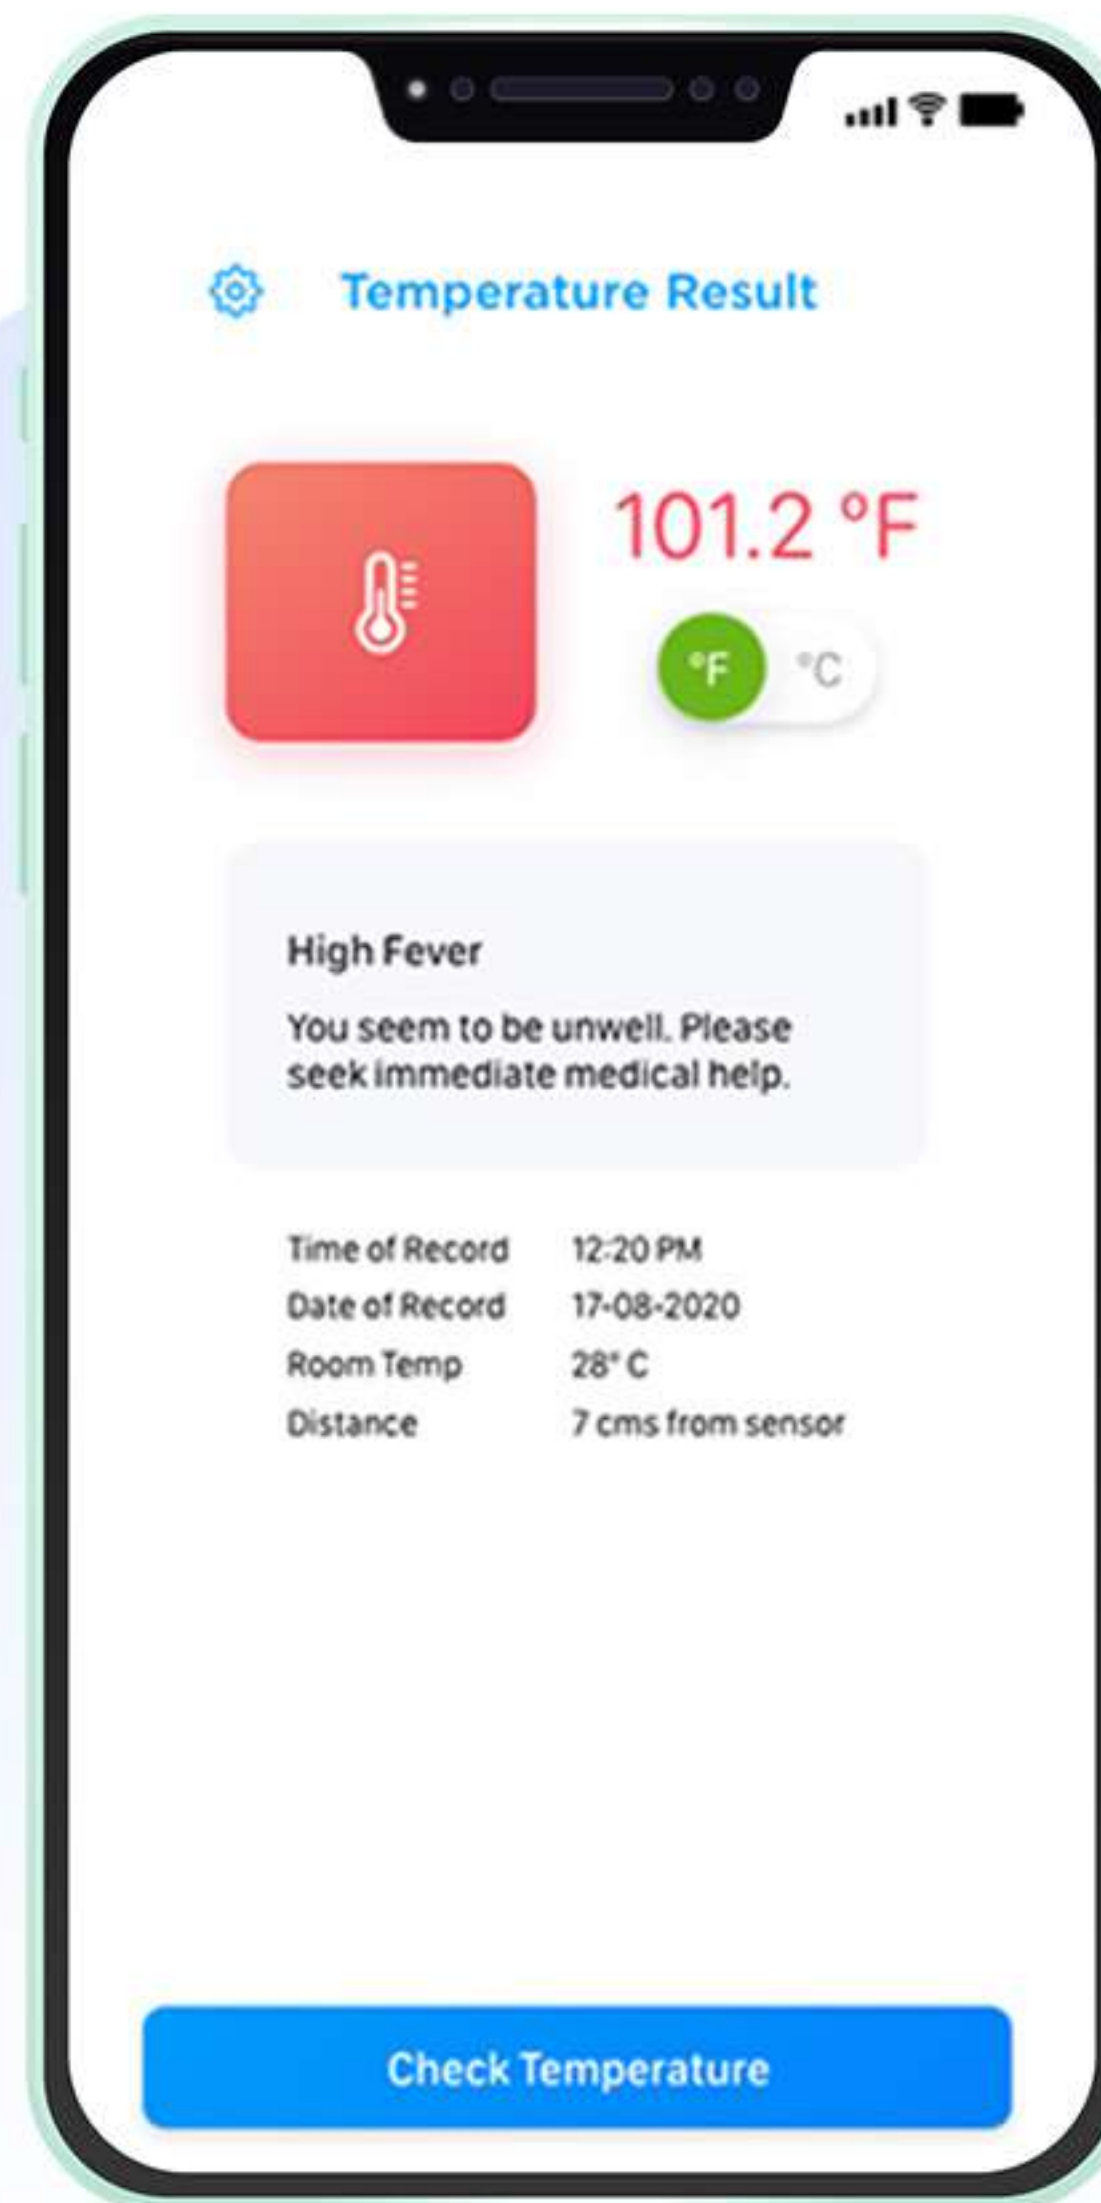

Temperature Result

101.2 °F

High Fever
You seem to be unwell. Please seek immediate medical help.

Time of Record: 12:20 PM
Date of Record: 17-08-2020
Room Temp: 28° C
Distance: 7 cms from sensor

Check Temperature

Devices

Legal

Settings

Log Out

Every Temperature Reading is now

fast, smart, and precise!

Simple integration -

Download our app and start measuring!

Temperature Result

101.2 °F

High Fever

You seem to be unwell. Please seek immediate medical help.

Time of Record	12:20 PM
Date of Record	17-08-2020
Room Temp	28° C
Distance	7 cms from sensor

Check Temperature