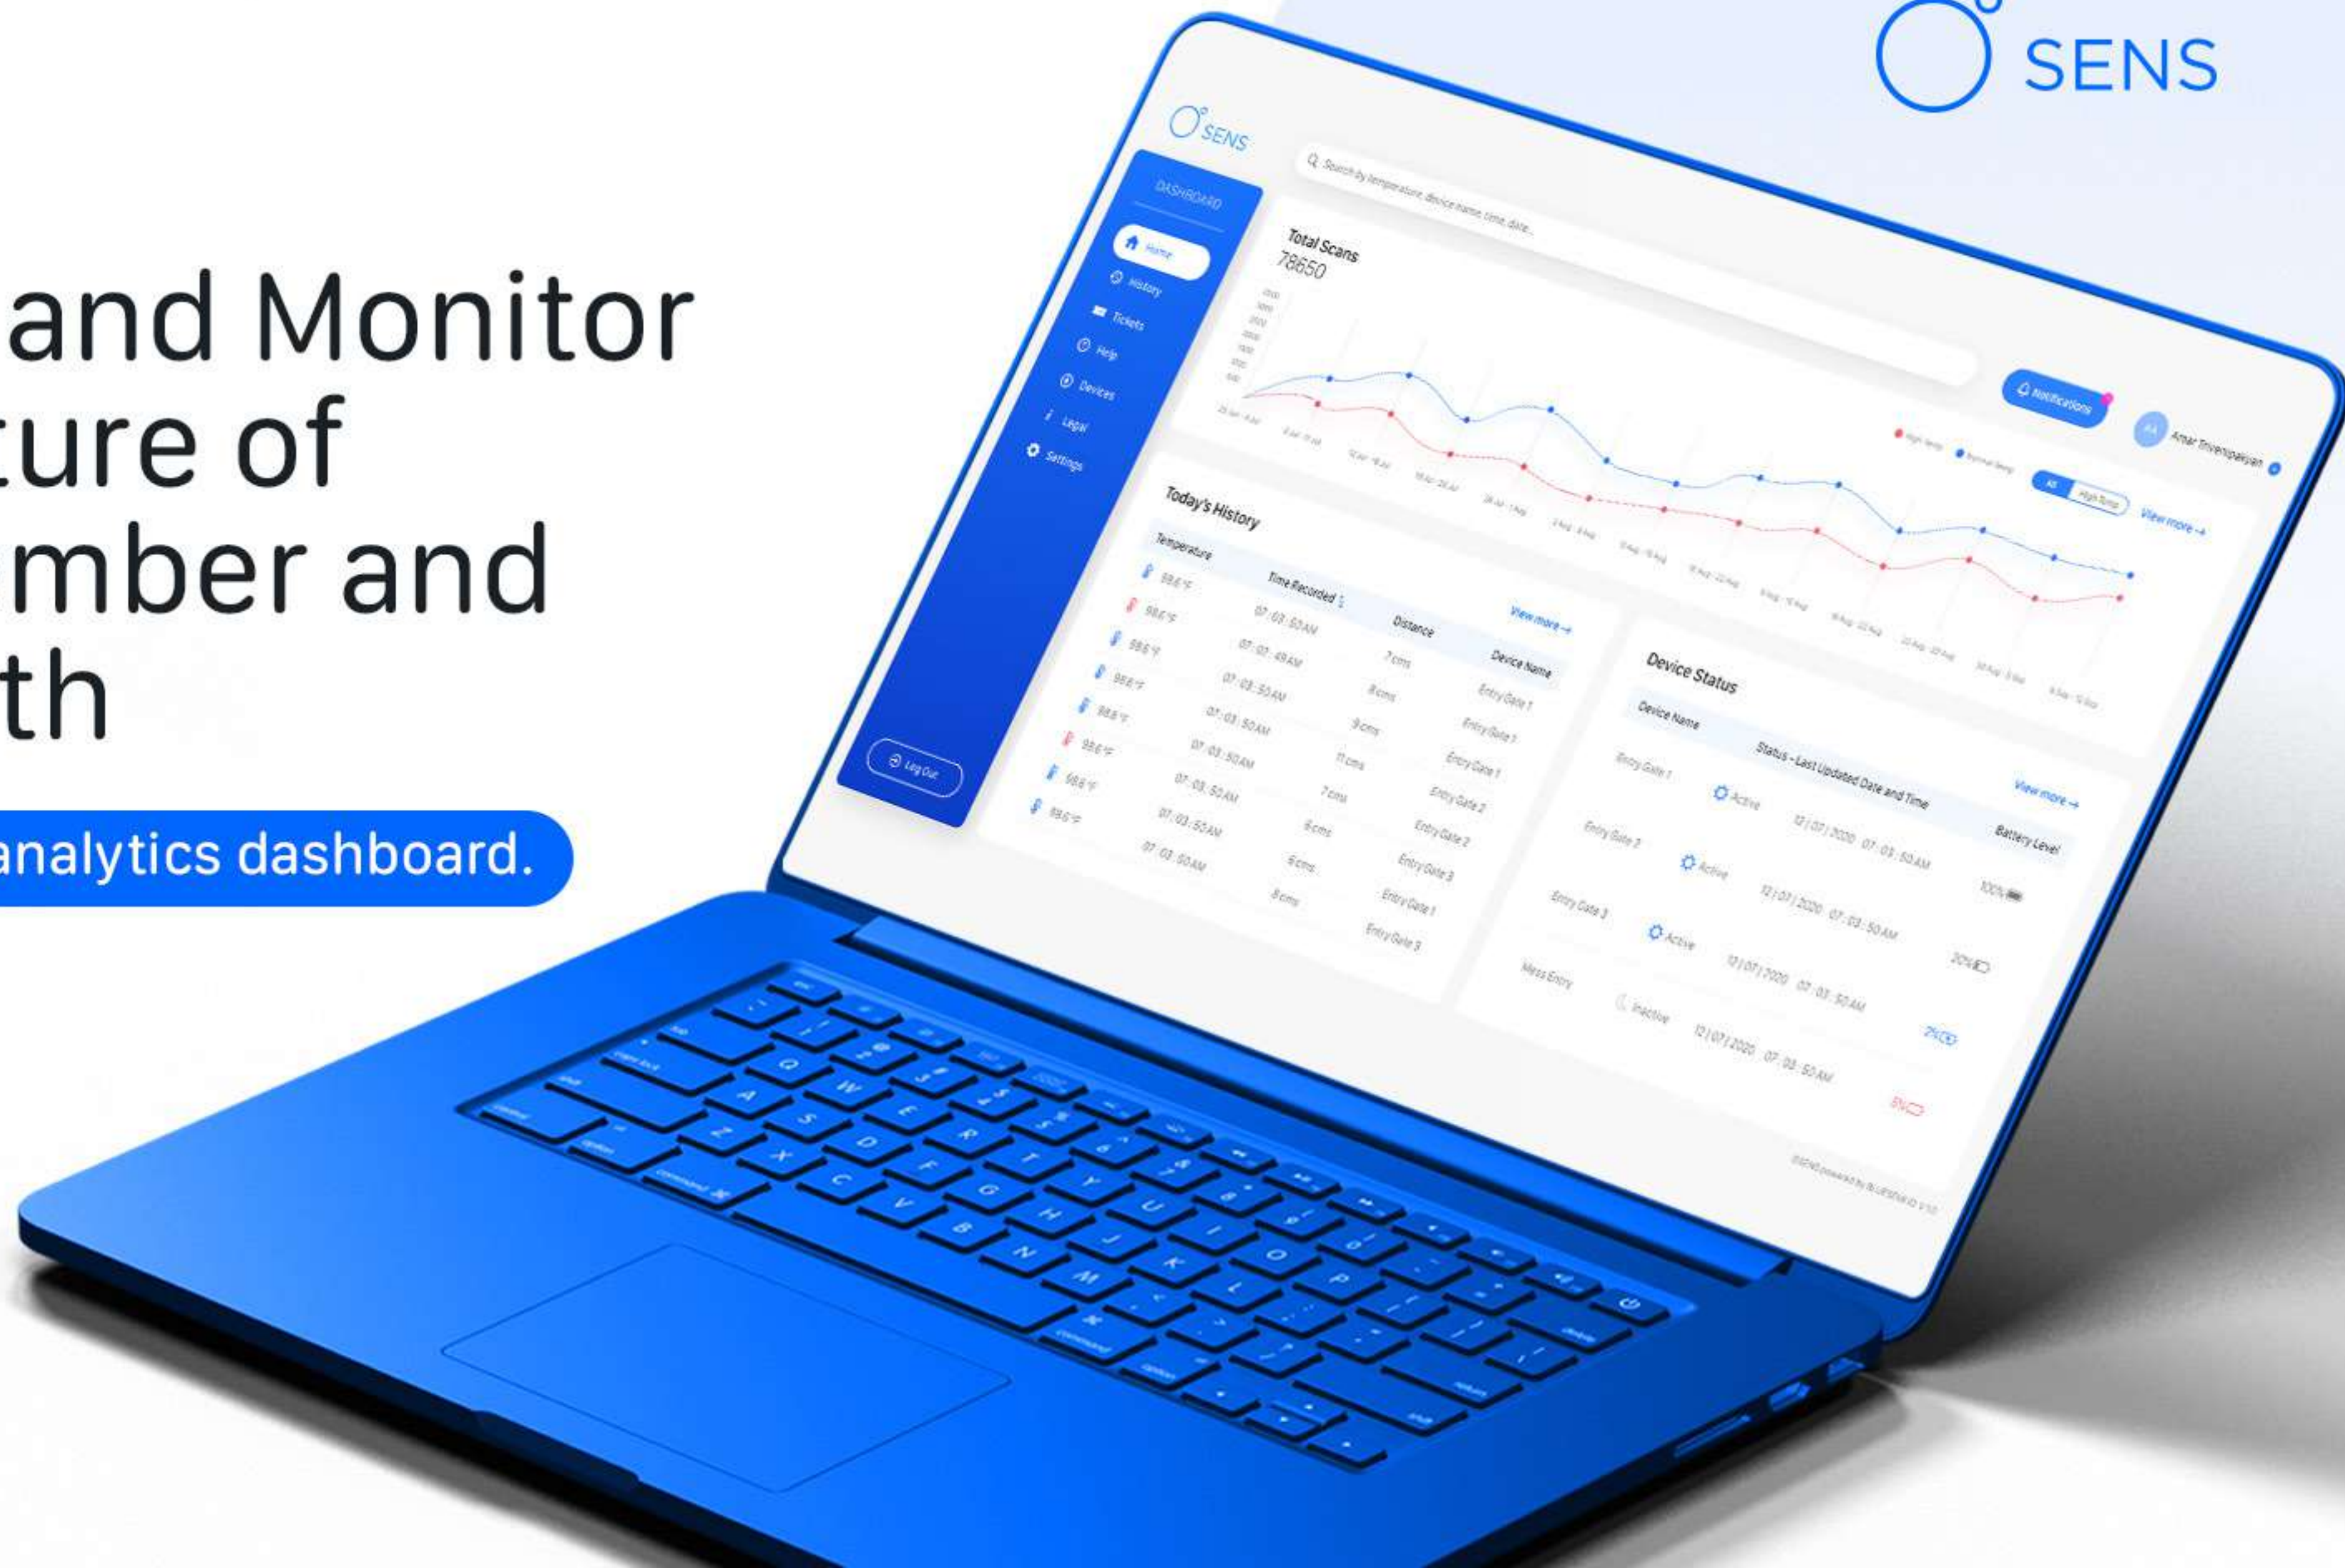

DASHBOARD

- Home
- History**
- Tickets
- Help
- Devices
- Legal
- Settings

Log Out

Day Time Temperature Range Devices Clear All Filters

Today's Scans
650

Today's History

Temperature	Time Recorded	Date Recorded	Distance	Device Name	App
98.6 °F	07:03:50	12-08-2020	7 cms	Entry Gate 1	
98.6 °F	07:03:50	12-08-2020	7 cms	Entry Gate 1	
98.6 °F	07:03:50	12-08-2020	7 cms	Entry Gate 1	
98.6 °F	07:03:50	12-08-2020	7 cms	Entry Gate 1	
98.6 °F	07:03:50	12-08-2020	7 cms	Entry Gate 1	
98.6 °F	07:03:50	12-08-2020	7 cms	Entry Gate 1	
98.6 °F	07:03:50	12-08-2020	7 cms	Entry Gate 1	
98.6 °F	07:03:50	12-08-2020	7 cms	Entry Gate 1	
98.6 °F	07:03:50	12-08-2020	7 cms	Entry Gate 1	

Temperature Result

101.2 °F

High Fever
You seem to be unwell. Please seek immediate medical help.

Time of Record: 12:20 PM
Date of Record: 17-08-2020
Room Temp: 28° C
Distance: 7 cms from sensor

Check Temperature

○ INTEGRATED DATA ANALYTICS

○ PATENTED AI ALGORITHM

Measure and Monitor temperature of every member and visitor with

one intuitive SENS analytics dashboard.

Systemized Data

Day Time Temperature Range Devices Clear All Filters