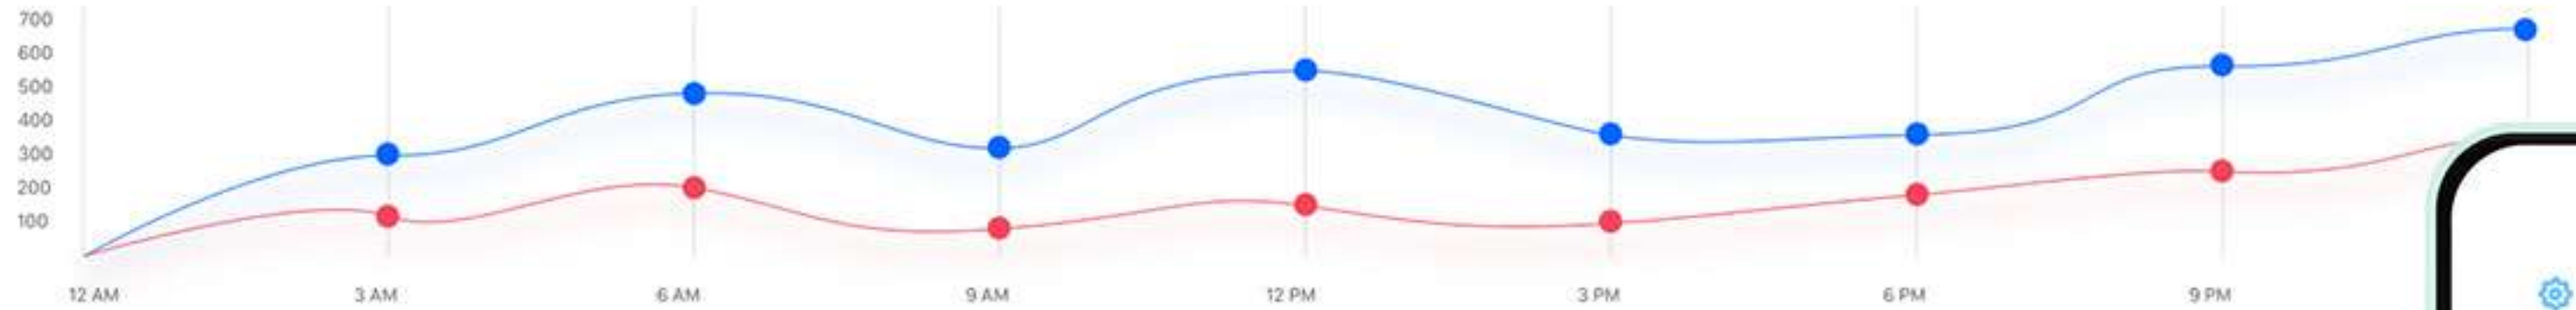

SCALABLE

Unlimited sensors can be connected to a single app, meaning SENS can work for large-scale temperature monitoring

EASY INTEGRATION

SENS is a sleek device that can be installed conveniently anywhere, from checkpoints to entrances

DASHBOARD

- Home
- History**
- Tickets
- Help
- Devices
- Legal
- Settings

Log Out

Day Time Temperature Range Devices Clear All Filters

Today's Scans
650

Today's History

Temperature	Time Recorded	Date Recorded	Distance	Device Name	App
98.6 °F	07:03:50	12-08-2020	7 cms	Entry Gate 1	
98.6 °F	07:03:50	12-08-2020	7 cms	Entry Gate 1	
98.6 °F	07:03:50	12-08-2020	7 cms	Entry Gate 1	
98.6 °F	07:03:50	12-08-2020	7 cms	Entry Gate 1	
98.6 °F	07:03:50	12-08-2020	7 cms	Entry Gate 1	
98.6 °F	07:03:50	12-08-2020	7 cms	Entry Gate 1	
98.6 °F	07:03:50	12-08-2020	7 cms	Entry Gate 1	
98.6 °F	07:03:50	12-08-2020	7 cms	Entry Gate 1	
98.6 °F	07:03:50	12-08-2020	7 cms	Entry Gate 1	

Temperature Result

101.2 °F

High Fever
You seem to be unwell. Please seek immediate medical help.

Time of Record: 12:20 PM
Date of Record: 17-08-2020
Room Temp: 28° C
Distance: 7 cms from sensor

Check Temperature