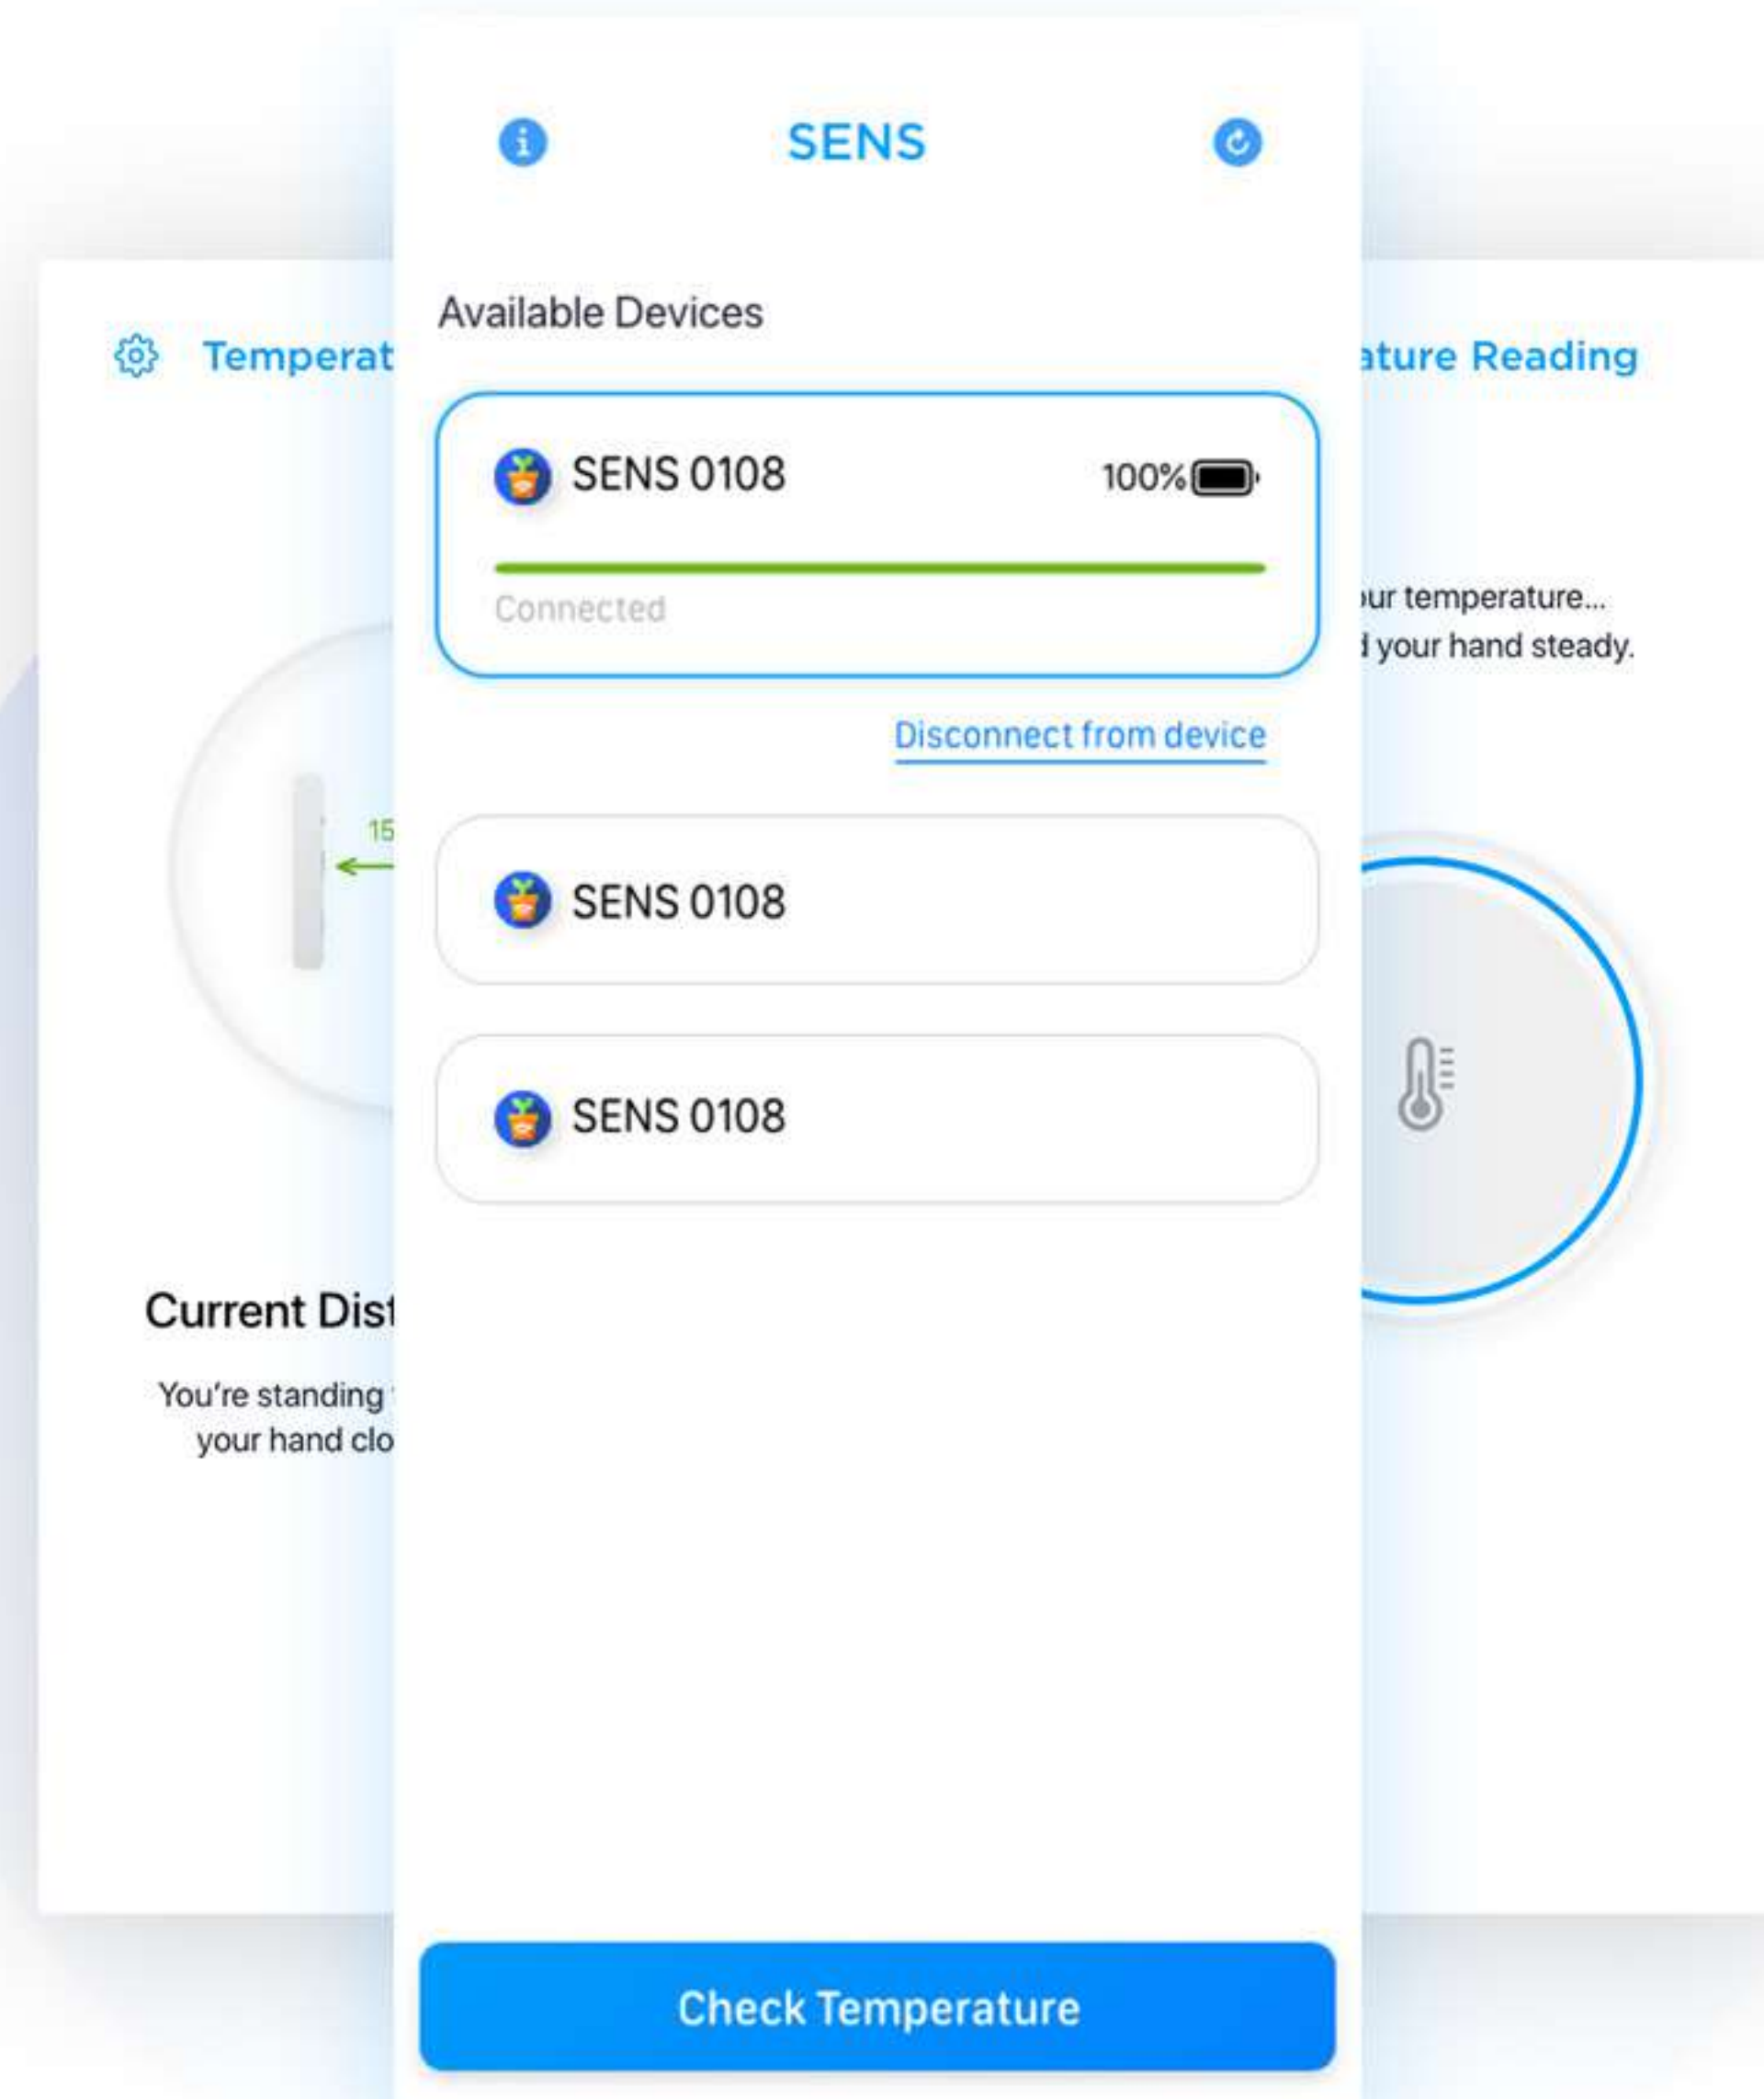

Instant Readings

on your mobile, thereby reducing infection exposure to your staff and service providers.

Instant Feedback

Accurate temperature data displayed within 5 seconds.

Risk Alerts

App will issue risk alert if temperature is above a certain acceptable threshold.

User Authentication

App interface is designed for safe logins.