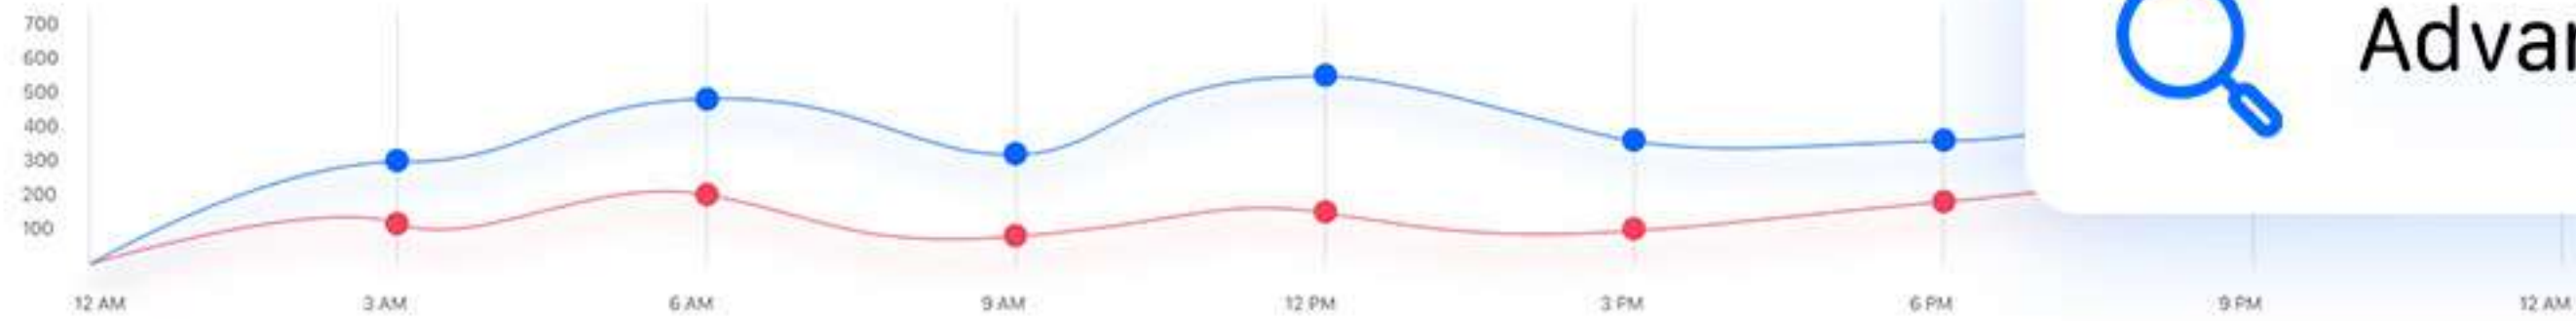

Temperature Result

101.2 °F

High Fever
You seem to be unwell. Please seek immediate medical help.

Time of Record: 12:20 PM
Date of Record: 17-08-2020
Room Temp: 28° C
Distance: 7 cms from sensor

Check Temperature

○ INTEGRATED DATA ANALYTICS

○ PATENTED AI ALGORITHM

Measure and Monitor temperature of every member and visitor with

one intuitive SENS analytics dashboard.

Systemized Data

Day Time Temperature Range Devices Clear All Filters

Today's Scans 650

Advanced Analytics Reports

Today's History

Temperature	Time Recorded	Date Record	Report to	App Ver
98.6 °F	07:03:50	12-08-202		1.0
98.6 °F	07:03:50	12-08-2020		1.0
98.6 °F	07:03:50	12-08-2020	7 cms	1.0
98.6 °F	07:03:50	12-08-2020	7 cms	1.0
98.6 °F	07:03:50	12-08-2020	7 cms	1.0
98.6 °F	07:03:50	12-08-2020	7 cms	1.0
98.6 °F	07:03:50	12-08-2020	7 cms	1.0
98.6 °F	07:03:50	12-08-2020	7 cms	1.0
98.6 °F	07:03:50	12-08-2020	7 cms	1.0